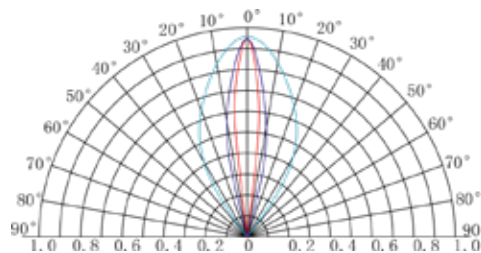

SPECIFICATIONS

- Dimensions 185x30x15mm
- Warranty 5 years
- Beam angle: 10° * 40°
- Can be cut between every unit
- UL, CE and RoHS compliant
- Narrow white binning
- Constant Current Technology
- Operating temperature -25~+60C

LUMINOUS INTENSITY DISTRIBUTION

Item no	LED colour	CT (K)	CRI	Power (W/mod)	Flux (lm/mod)	Efficacy (lm/W)	Voltage (DC)	Modules per chain	Modules per carton
EL37-W65	white	6500	>75	5.9	740	125	24	20	360
EL37-W40	white	4000	>75	5.9	740	125	24	20	360