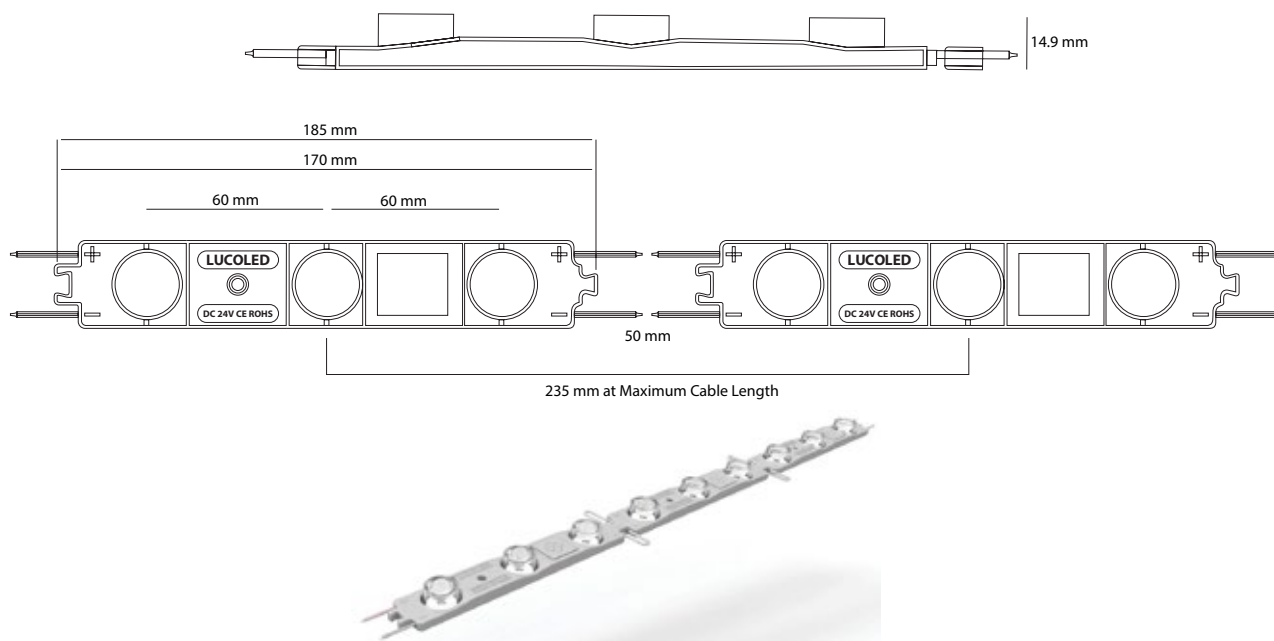

LUCOLED EL37

- *5 years warranty*
- *Lucolense narrow beam technology*
- *High efficacy*
- *Constant Current Technology*
- *Narrow white binning*
- *For illuminating 3m wide lightboxes*

Lucoled Edge Lighting EL37 modules offer a high quality and efficient solution for single-sided lightboxes with a depth of 100-120 mm and double-sided lightboxes with a depth of 100 -180 mm, max. 3000 mm wide.

Lucoled EL37 has a unique jigsaw connection system allowing the modules to be connected in such a way that a uniform LED spacing is achieved.

Lucoled EL37 uses patented light reflection technology to evenly illuminate single and double-sided large format light boxes. The licensed technology is based on the face being illuminated by over 70% indirect, internally reflecting, light transmitted by narrow beam flare lenses. The modules are mounted on the sides of the box, directing a beam of light at the opposite side.

EL37 is ideal for large size rectangular shaped signs. The individual modules are normally positioned on opposite sides on the longest side of the sign.

SPECIFICATIONS

- Dimensions 185x30x15mm
- Warranty 5 years
- Beam angle: 10° * 40°
- Can be cut between every unit
- UL, CE and RoHS compliant
- Narrow white binning
- Constant Current Technology
- Operating temperature -25~+60C

DIMENSIONS

POWER SUPPLY CAPACITY 24V SERIES

Item	PP2430	PP2460	PP24100	PP24150	PP24200
Power Output	30W	60W	100W	150W	200W
EL37 modules / power supply (maximum is 20)	4	9	15	20	20
Number of chains (maximum 20 modules per chain)	1	1	1	1	1